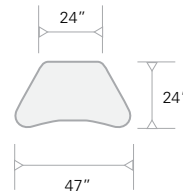

- Upper leg: 1.125" tubular 18 gauge steel
- Powder coated (see colors)
- Lower leg insert: 1" tubular 18 gauge steel
- Chrome finish
- Solid upper leg 1/4" "V" support rods
- 16 Gauge steel upper leg plate
- 14 Gauge galvanized steel leg mounting bracket
- Self leveling, swivel glides with nylon inserts
- Adjustable height 21" through 30"

RECTANGLE (SML)

RECTANGLE (LRG)

TRAPEZOID (CURVE)

ROUND

HALF DONUT

TRAPEZOID

BOOMERANG