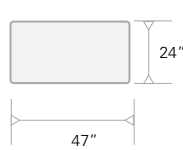

- Upper leg: 1.125" tubular 18 gauge steel
- Powder coated (see colors)
- Lower leg insert: 1" tubular 18 gauge steel
- Chrome finish
- Solid upper leg 1/4" "V" support rods
- 16 Gauge steel upper leg plate
- 14 Gauge galvanized steel leg mounting bracket
- Self leveling, swivel glides with nylon inserts
- Adjustable height 21" through 30"

RECTANGLE (SML)

RECTANGLE (LRG)

TRAPEZOID (CURVE)

ROUND

HALF DONUT

TRAPEZOID

BOOMERANG