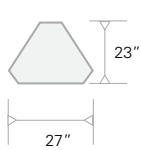

FORMA VL TABLE TOPS

- White, or Maple laminate top with 1" MDF core
- Tops are protected with 2mm thick PVC edge banding; available in assorted colors (see below)

MELAMINE COLORS

LEG (LOWER)

EDGE/LEG (UPPER) COLORS

FORMA VL TABLE LEGS

- Upper leg: 1.125" tubular 18 gauge steel
- Powder coated (see colors)
- Lower leg insert: 1" tubular 18 gauge steel
- Chrome finish
- Solid upper leg 1/4" "V" support rods
- 16 Gauge steel upper leg plate
- 14 Gauge galvanized steel leg mounting bracket
- Self leveling, swivel glides with nylon inserts
- Adjustable height 21" through 30"

FORMA VL ACCESSORIES

- Book Box (not available on Diamond shape)

DIAMOND