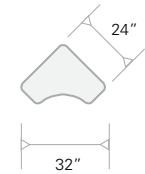

- Upper leg: 1.125" tubular 18 gauge steel
- Powder coated (see colors)
- Lower leg insert: 1" tubular 18 gauge steel
- Chrome finish
- Solid upper leg 1/4" "V" support rods
- 16 Gauge steel upper leg plate
- 14 Gauge galvanized steel leg mounting bracket
- Self leveling, swivel glides with nylon inserts
- Adjustable height 21" through 30"

RECTANGLE (SML)

RECTANGLE (LRG)

TRAPEZOID (CURVE)

ROUND

HALF DONUT

TRAPEZOID

BOOMERANG