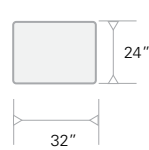

- Upper leg: 1.125" tubular 18 gauge steel
- Powder coated (see colors)
- Lower leg insert: 1" tubular 18 gauge steel
- Chrome finish
- Solid upper leg 1/4" "V" support rods
- 16 Gauge steel upper leg plate
- 14 Gauge galvanized steel leg mounting bracket
- Self leveling, swivel glides with nylon inserts
- Adjustable height 21" through 30"

RECTANGLE (SML)

RECTANGLE (LRG)

TRAPEZOID (CURVE)

ROUND

HALF DONUT

TRAPEZOID

BOOMERANG