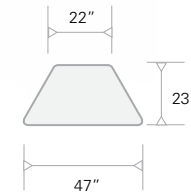

- Upper leg: 1.125" tubular 18 gauge steel
- Powder coated (see colors)
- Lower leg insert: 1" tubular 18 gauge steel
- Chrome finish
- Solid upper leg 1/4" "V" support rods
- 16 Gauge steel upper leg plate
- 14 Gauge galvanized steel leg mounting bracket
- Self leveling, swivel glides with nylon inserts
- Adjustable height 21" through 30"

RECTANGLE (SML)

RECTANGLE (LRG)

TRAPEZOID (CURVE)

ROUND

HALF DONUT

TRAPEZOID

BOOMERANG