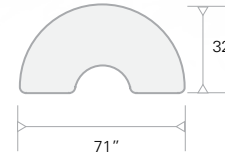

- Upper leg: 1.125" tubular 18 gauge steel
- Powder coated (see colors)
- Lower leg insert: 1" tubular 18 gauge steel
- Chrome finish
- Solid upper leg 1/4" "V" support rods
- 16 Gauge steel upper leg plate
- 14 Gauge galvanized steel leg mounting bracket
- Self leveling, swivel glides with nylon inserts
- Adjustable height 21" through 30"

RECTANGLE (SML)

RECTANGLE (LRG)

TRAPEZOID (CURVE)

ROUND

HALF DONUT

TRAPEZOID

BOOMERANG